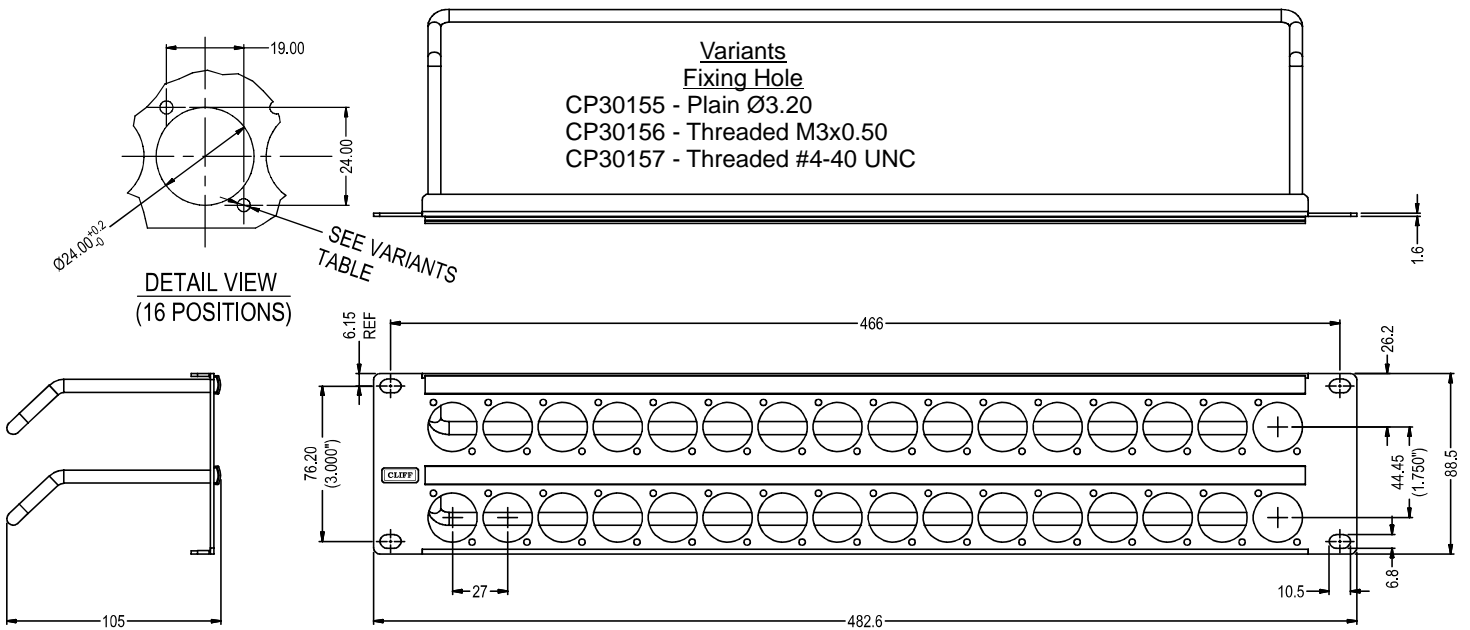

CLIFF

2U PANELS

32 holes of Ø24mm with cable bars and label strips
 Material: Steel, black powder coat finish.

- VARIANTS**
- CP30155 - 2U PANEL WITH PLAIN HOLES**
 - CP30156 - 2U PANEL WITH M3 HOLES**
 - CP30157 - 2U PANEL WITH 4-40 HOLES**