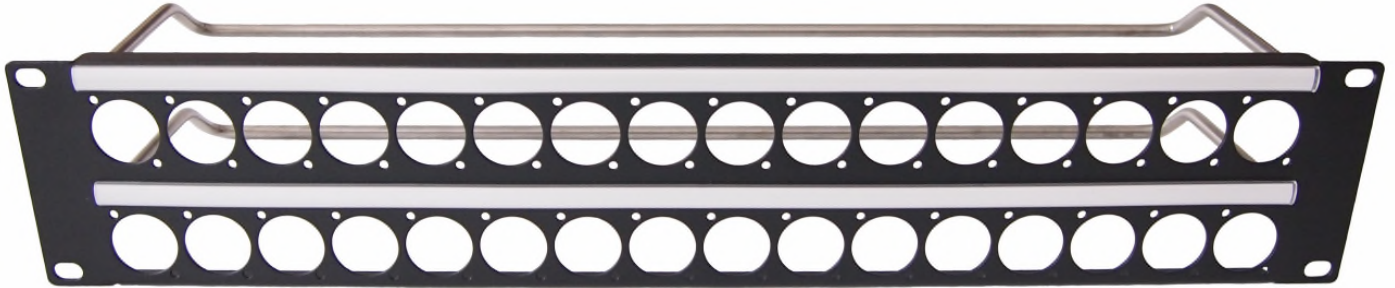

CLIFF

2U PANELS

32 holes of Ø24mm with cable bars and label strips
 Material: Steel, black powder coat finish.

- VARIANTS**
- CP30155 - 2U PANEL WITH PLAIN HOLES**
 - CP30156 - 2U PANEL WITH M3 HOLES**
 - CP30157 - 2U PANEL WITH 4-40 HOLES**