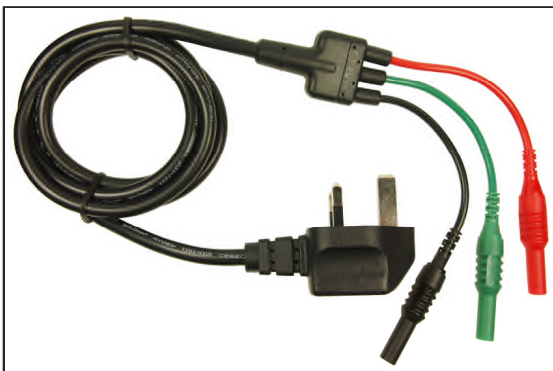

3 x Unfused probes

3 x Push fit croc clips

Packed in plastic wallet.

Schuko Plug 220V Mains Test Leadset with 3 flying leads

Conforms to IEC 61010.

CAT RATINGS MARKED ON COMPONENTS AND CABLES.

All 4mm Plugs shrouded and touchproof. Hot Condition variants available.

CIH29950

Schuko Mains Plug to 3x4mm plugs
(Blue / Green / Brown)

Length : 1.5m

For further information, contact: sales@cliffuk.co.uk

CLIFF

RCD and Loop Test Leads

UK 13amp Plug 240V Mains Test Leadsets with 3 flying leads

Conforms to IEC 61010.

CAT RATINGS MARKED ON COMPONENTS AND CABLES.

All 4mm Plugs shrouded and touchproof. Hot Conditon variants available.

CIH29930

UK Mains Plug to 3x4mm Plugs (Blue / Green / Brown)
Length : 1.4m

CIH29940

UK Mains Plug to 3x4mm Plugs (Black / Green / Red).
Black flying leads.
Length : 1.4m

FCR29940

UK Mains Plug to 3x4mm Plugs (Black / Green / Red).
Coloured flying leads
Length : 1.5m
Packed in poly bag.