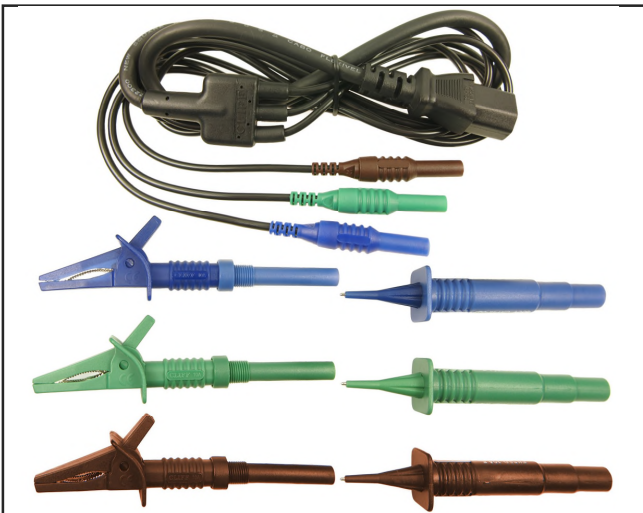

CLIFF

RCD and Loop Test Leads

IEC Plug 220-240V Test Leadsets with 3 flying leads

Conforms to IEC 61010.

CAT RATINGS MARKED ON COMPONENTS AND CABLES.

All 4mm Plugs shrouded and touchproof. Hot Conditon variants available.

CIH29920

IEC to 3x4mm Plugs (Blue / Green / Brown)

Length : 1.5m

Packed in plastic wallet.

CIH29922

IEC to 3x4mm Plugs (Blue / Green / Brown)

Length : 1.5m

3 x Unfused Push fit Probes

3 x Push fit Croc Clips

Packed in plastic wallet.

CIH29925

IEC to 3x4mm Plugs (Blue / Green / Brown)

Length : 1.5m

3 x Fused Probes

3 x Screw fit Croc Clips.

Packed in plastic wallet.

3 x Unfused probes

3 x Push fit croc clips

Packed in plastic wallet.

Schuko Plug 220V Mains Test Leadset with 3 flying leads

Conforms to IEC 61010.

CAT RATINGS MARKED ON COMPONENTS AND CABLES.

All 4mm Plugs shrouded and touchproof. Hot Condition variants available.