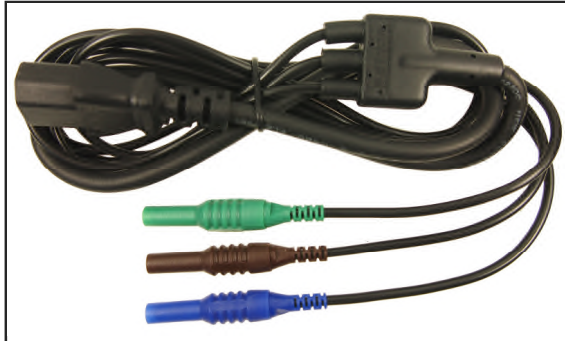

3 x Push fit Croc Clips

Packed in plastic wallet.

CIH29925

IEC to 3x4mm Plugs (Blue / Green / Brown)

Length : 1.5m

3 x Fused Probes

3 x Screw fit Croc Clips.

Packed in plastic wallet.

For further information, contact: sales@cliffuk.co.uk

CLIFF

RCD and Loop Test Leads

Hot Condition IEC Plug 220-240V Test Leadsets with 3 flying leads

Conforms to IEC 61010.

CAT RATINGS MARKED ON COMPONENTS AND CABLES.

All 4mm Plugs shrouded and touchproof.

CIH29921

Hot Condition IEC Plug to 3x4mm plugs
(Blue / Green / Brown)

Length : 1.5m

CIH29923

Hot Condition IEC Plug to 3x4mm Plugs
(Blue / Green / Brown)

Length : 1.5m

3 x Unfused probes

3 x Push fit croc clips

Packed in plastic wallet.

Schuko Plug 220V Mains Test Leadset with 3 flying leads

Conforms to IEC 61010.

CAT RATINGS MARKED ON COMPONENTS AND CABLES.

All 4mm Plugs shrouded and touchproof. Hot Condition variants available.