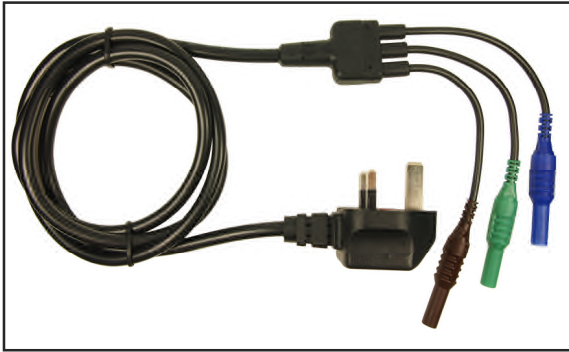

CLIFF

RCD and Loop Test Leads

IEC Plug 220-240V Test Leadsets with 3 flying leads

Conforms to IEC 61010.

CAT RATINGS MARKED ON COMPONENTS AND CABLES.

All 4mm Plugs shrouded and touchproof. Hot Conditon variants available.

3 x Unfused probes

3 x Push fit croc clips

Packed in plastic wallet.

Schuko Plug 220V Mains Test Leadset with 3 flying leads

Conforms to IEC 61010.

CAT RATINGS MARKED ON COMPONENTS AND CABLES.

All 4mm Plugs shrouded and touchproof. Hot Condition variants available.

CIH29950

Schuko Mains Plug to 3x4mm plugs
(Blue / Green / Brown)

Length : 1.5m

For further information, contact: sales@cliffuk.co.uk

CLIFF

RCD and Loop Test Leads

UK 13amp Plug 240V Mains Test Leadsets with 3 flying leads

Conforms to IEC 61010.

CAT RATINGS MARKED ON COMPONENTS AND CABLES.

All 4mm Plugs shrouded and touchproof. Hot Conditon variants available.

CIH29930

UK Mains Plug to 3x4mm Plugs (Blue / Green / Brown)
Length : 1.4m