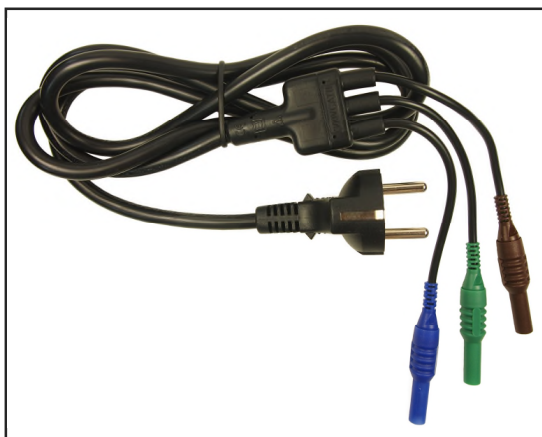

All 4mm Plugs shrouded and touchproof.

CIH29921

Hot Condition IEC Plug to 3x4mm plugs
(Blue / Green / Brown)

Length : 1.5m

CIH29923

Hot Condition IEC Plug to 3x4mm Plugs
(Blue / Green / Brown)

Length : 1.5m

3 x Unfused probes

3 x Push fit croc clips

Packed in plastic wallet.

Schuko Plug 220V Mains Test Leadset with 3 flying leads

Conforms to IEC 61010.

CAT RATINGS MARKED ON COMPONENTS AND CABLES.

All 4mm Plugs shrouded and touchproof. Hot Condition variants available.

CIH29950

Schuko Mains Plug to 3x4mm plugs
(Blue / Green / Brown)

Length : 1.5m

For further information, contact: sales@cliffuk.co.uk

CLIFF

RCD and Loop Test Leads

UK 13amp Plug 240V Mains Test Leadsets with 3 flying leads

Conforms to IEC 61010.

CAT RATINGS MARKED ON COMPONENTS AND CABLES.

All 4mm Plugs shrouded and touchproof. Hot Conditon variants available.

CIH29930

UK Mains Plug to 3x4mm Plugs (Blue / Green / Brown)
Length : 1.4m