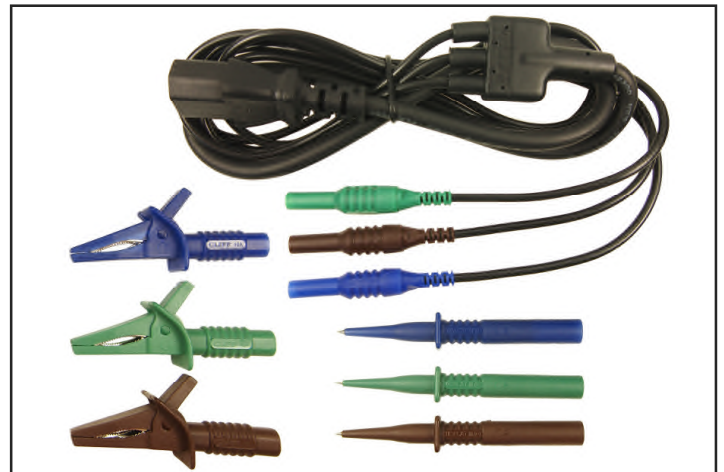

3 x Push fit Croc Clips

Packed in plastic wallet.

CIH29925

IEC to 3x4mm Plugs (Blue / Green / Brown)

Length : 1.5m

3 x Fused Probes

3 x Screw fit Croc Clips.

Packed in plastic wallet.

All 4mm Plugs shrouded and touchproof.

CIH29921

Hot Condition IEC Plug to 3x4mm plugs
(Blue / Green / Brown)

Length : 1.5m

CIH29923

Hot Condition IEC Plug to 3x4mm Plugs
(Blue / Green / Brown)

Length : 1.5m

3 x Unfused probes

3 x Push fit croc clips

Packed in plastic wallet.

Schuko Plug 220V Mains Test Leadset with 3 flying leads

Conforms to IEC 61010.

CAT RATINGS MARKED ON COMPONENTS AND CABLES.

All 4mm Plugs shrouded and touchproof. Hot Condition variants available.

CIH29950

Schuko Mains Plug to 3x4mm plugs
(Blue / Green / Brown)

Length : 1.5m

For further information, contact: sales@cliffuk.co.uk

CLIFF

RCD and Loop Test Leads

UK 13amp Plug 240V Mains Test Leadsets with 3 flying leads