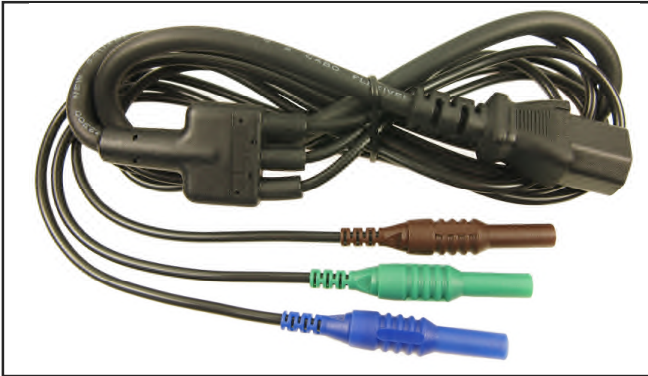

CLIFF

RCD and Loop Test Leads

IEC Plug 220-240V Test Leadsets with 3 flying leads

Conforms to IEC 61010.

CAT RATINGS MARKED ON COMPONENTS AND CABLES.

All 4mm Plugs shrouded and touchproof. Hot Conditon variants available.

CIH29920

IEC to 3x4mm Plugs (Blue / Green / Brown)

Length : 1.5m

Packed in plastic wallet.

CIH29922

IEC to 3x4mm Plugs (Blue / Green / Brown)

Length : 1.5m

3 x Unfused Push fit Probes

3 x Push fit Croc Clips

Packed in plastic wallet.

CIH29925

IEC to 3x4mm Plugs (Blue / Green / Brown)

Length : 1.5m

3 x Fused Probes

3 x Screw fit Croc Clips.

Packed in plastic wallet.

3 x Unfused probes

3 x Push fit croc clips

Packed in plastic wallet.

Schuko Plug 220V Mains Test Leadset with 3 flying leads

Conforms to IEC 61010.

CAT RATINGS MARKED ON COMPONENTS AND CABLES.

All 4mm Plugs shrouded and touchproof. Hot Condition variants available.