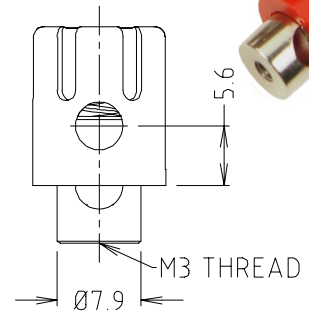

CLIFF

SPRING TERMINALS

CL681560 SPRING TERMINAL M4L SPT3 RED
CL681561 SPRING TERMINAL M4L STP3 BLACK

CL681570 SPRING TERMINAL M4S SPT2 RED
CL681571 SPRING TERMINAL M4S STP2 BLACK

CL681580 SPRING TERMINAL SPT1 RED
CL681581 SPRING TERMINAL STP1 BLACK

M4 THREAD

Rated: 48V, 15A. max.