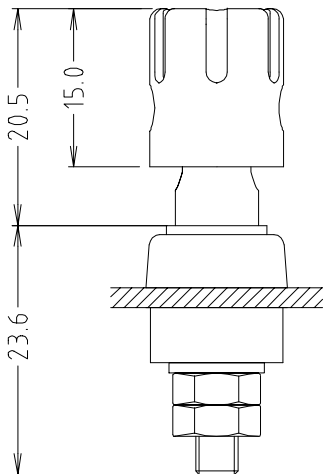

CLIFF

SPRING TERMINALS

CL681560 SPRING TERMINAL M4L SPT3 RED
CL681561 SPRING TERMINAL M4L STP3 BLACK

CL681570 SPRING TERMINAL M4S SPT2 RED
CL681571 SPRING TERMINAL M4S STP2 BLACK

CL681580 SPRING TERMINAL SPT1 RED
CL681581 SPRING TERMINAL STP1 BLACK

M4 THREAD

Rated: 48V, 15A. max.