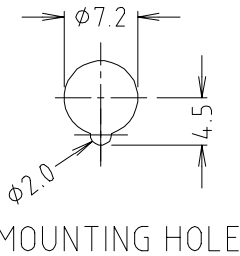

CLIFF

SPRING TERMINALS

CL681560 SPRING TERMINAL M4L SPT3 RED
CL681561 SPRING TERMINAL M4L STP3 BLACK

CL681570 SPRING TERMINAL M4S SPT2 RED
CL681571 SPRING TERMINAL M4S STP2 BLACK

CL681580 SPRING TERMINAL SPT1 RED
CL681581 SPRING TERMINAL STP1 BLACK

M4 THREAD

Rated: 48V, 15A. max.