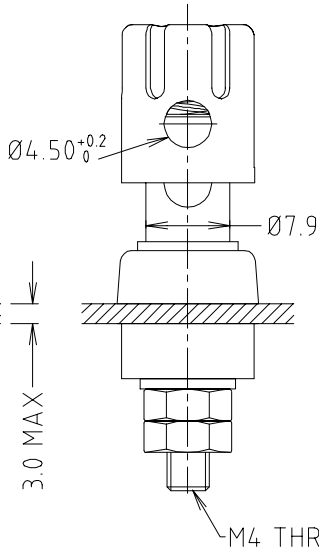

CLIFF

SPRING TERMINALS

CL681560 SPRING TERMINAL M4L SPT3 RED
CL681561 SPRING TERMINAL M4L STP3 BLACK

CL681570 SPRING TERMINAL M4S SPT2 RED
CL681571 SPRING TERMINAL M4S STP2 BLACK

CL681580 SPRING TERMINAL SPT1 RED
CL681581 SPRING TERMINAL STP1 BLACK

M4 THREAD

Rated: 48V, 15A. max.