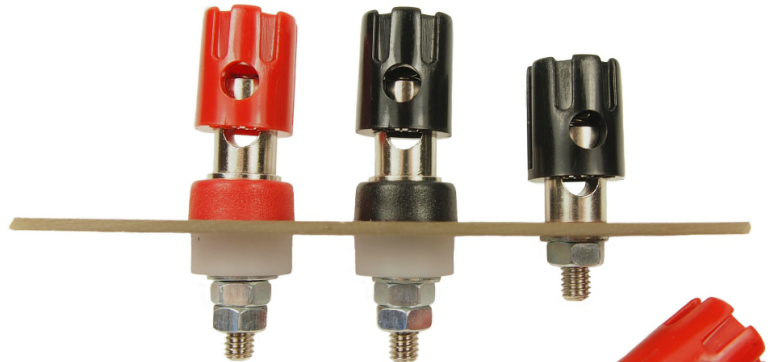

CLIFF

SPRING TERMINALS

CL681560 SPRING TERMINAL M4L SPT3 RED
CL681561 SPRING TERMINAL M4L STP3 BLACK

CL681570 SPRING TERMINAL M4S SPT2 RED
CL681571 SPRING TERMINAL M4S STP2 BLACK

CL681580 SPRING TERMINAL SPT1 RED
CL681581 SPRING TERMINAL STP1 BLACK

M4 THREAD

Rated: 48V, 15A. max.