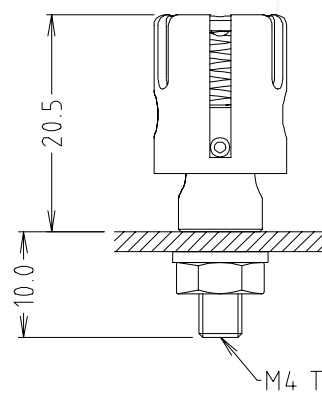

CLIFF

SPRING TERMINALS

CL681560 SPRING TERMINAL M4L SPT3 RED
CL681561 SPRING TERMINAL M4L STP3 BLACK

CL681570 SPRING TERMINAL M4S SPT2 RED
CL681571 SPRING TERMINAL M4S STP2 BLACK

CL681580 SPRING TERMINAL SPT1 RED
CL681581 SPRING TERMINAL STP1 BLACK

M4 THREAD

Rated: 48V, 15A. max.