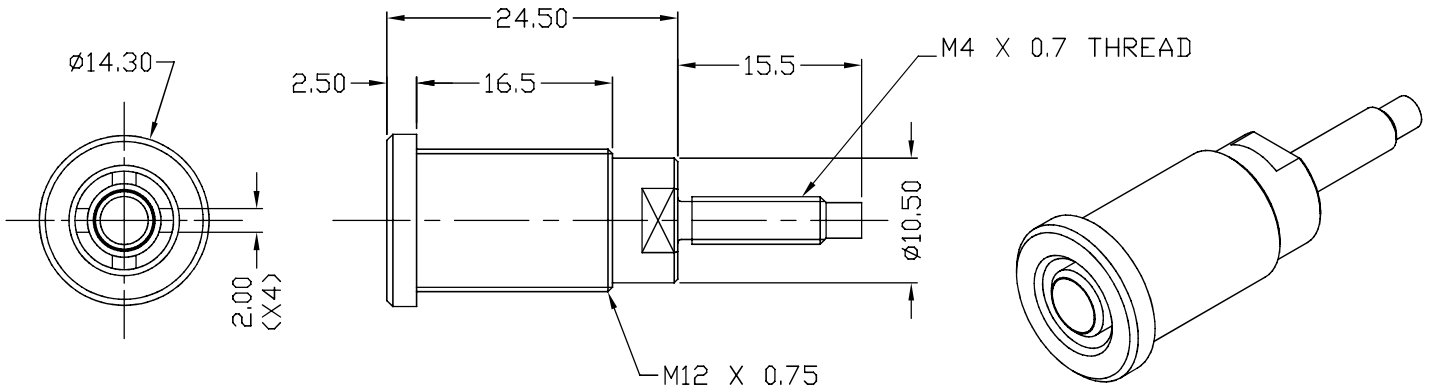

## 4mm PANEL SOCKET S16NS

**FCR7358GB**  
S16NS BLK/G WNW  
M4 THREADED STUD

**FCR7358GG**  
S16NS GRN/G WNW  
M4 THREADED STUD

**FCR7358GL**  
S16NS BLU/G WNW  
M4 THREADED STUD

**FCR7358GR**  
S16NS RED/G WNW  
M4 THREADED STUD

**FCR7358GY**  
S16NS YELL/G WNW  
M4 THREADED STUD

Shrouded, 4mm, gold plated socket. Mates with shrouded or unshrouded plugs.  
Rated 1000V, 32A, CAT III.  
Supplied with M12 slotted ring nut and washer.