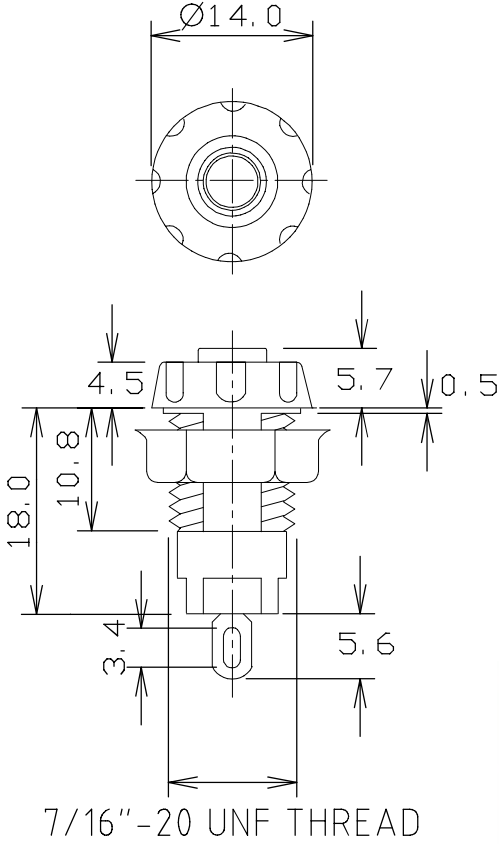

CLIFF

4mm PANEL SOCKET S16C

PANEL MOUNTING
HOLE DETAILS

Rated 1000V, 30A maximum, CAT III.

FCR14460
4mm PANEL SOCKET
S16C BLACK WITH NUT

FCR14461
4mm PANEL SOCKET
S16C RED WITH NUT

FCR14462
4mm PANEL SOCKET
S16C YELLOW WITH NUT

FCR14463
4mm PANEL SOCKET
S16C BLUE WITH NUT

FCR144635
4mm PANEL SOCKET
S16C BROWN WITH NUT

FCR14464
4mm PANEL SOCKET
S16C GREY WITH NUT

FCR14465
4mm PANEL SOCKET
S16C GREEN WITH NUT

FCR14467
4mm PANEL SOCKET
S16C WHITE WITH NUT