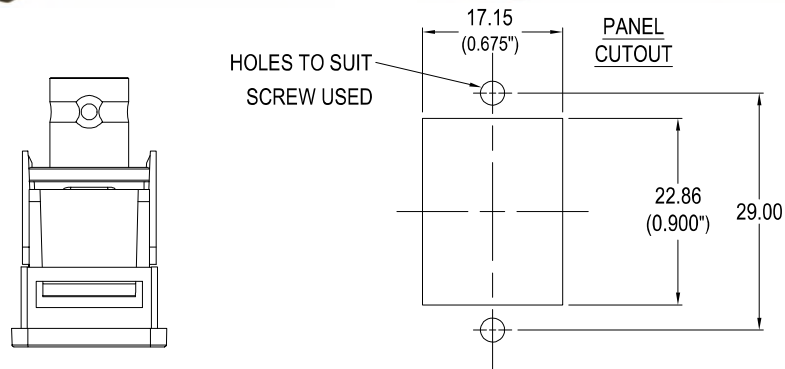

CLIFF

SLIM BNC 75 Ohm FRONT MOUNTING FEEDTHROUGH CONNECTOR

3x HOLE VARIANTS
 Ø3.2mm CSK 90° x Ø5.85
 'X' PLAIN Ø2.5 HOLES
 'X1' PLAIN Ø3.2 HOLES

VARIANTS

Part No.

- CP30638** SLIM BNC 75Ω Black plastic frame, CSK holes
- CP30638X** SLIM BNC 75Ω Black plastic frame, Ø2.5 PLAIN holes
- CP30638X1** SLIM BNC 75Ω Black plastic frame, Ø3.2 PLAIN holes

Feedthrough Features

- Fits standard rectangular cutout.
- Various hole mounting options.
- No soldering or punch termination. Use standard cable for each connector style.
- Low rear profile.

Material:

1. SLIM Frame: Polyamide UL94 V2
2. BNC Frame: ABS UL94 V2
3. BNC Body: Brass - Nickel Plated
4. BNC Centre: Brass - Copper Plated
5. BNC Insulator: PP UL94 V2