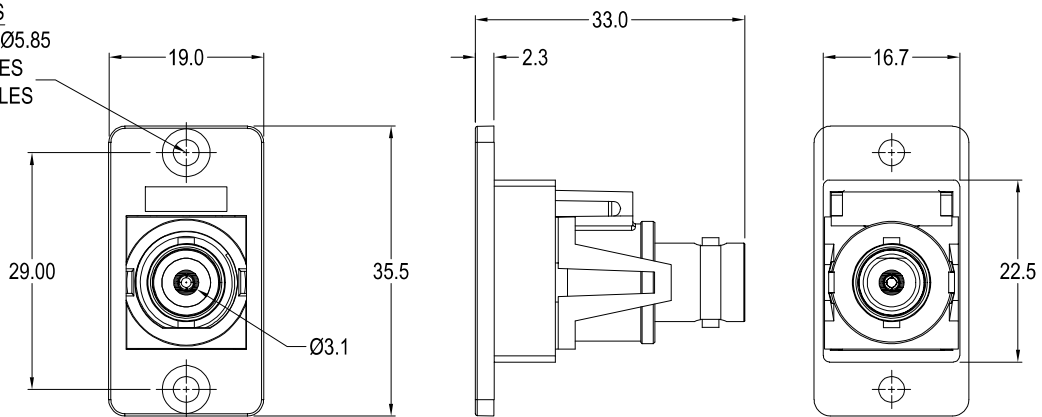

CLIFF

SLIM BNC 75 Ohm FRONT MOUNTING FEEDTHROUGH CONNECTOR

3x HOLE VARIANTS
 Ø3.2mm CSK 90° x Ø5.85
 'X' PLAIN Ø2.5 HOLES
 'X1' PLAIN Ø3.2 HOLES

VARIANTS

Part No.

- CP30638** SLIM BNC 75Ω Black plastic frame, CSK holes
- CP30638X** SLIM BNC 75Ω Black plastic frame, Ø2.5 PLAIN holes
- CP30638X1** SLIM BNC 75Ω Black plastic frame, Ø3.2 PLAIN holes

Feedthrough Features

- Fits standard rectangular cutout.
- Various hole mounting options.
- No soldering or punch termination. Use standard cable for each connector style.
- Low rear profile.

Material:

1. SLIM Frame: Polyamide UL94 V2
2. BNC Frame: ABS UL94 V2
3. BNC Body: Brass - Nickel Plated
4. BNC Centre: Brass - Copper Plated
5. BNC Insulator: PP UL94 V2