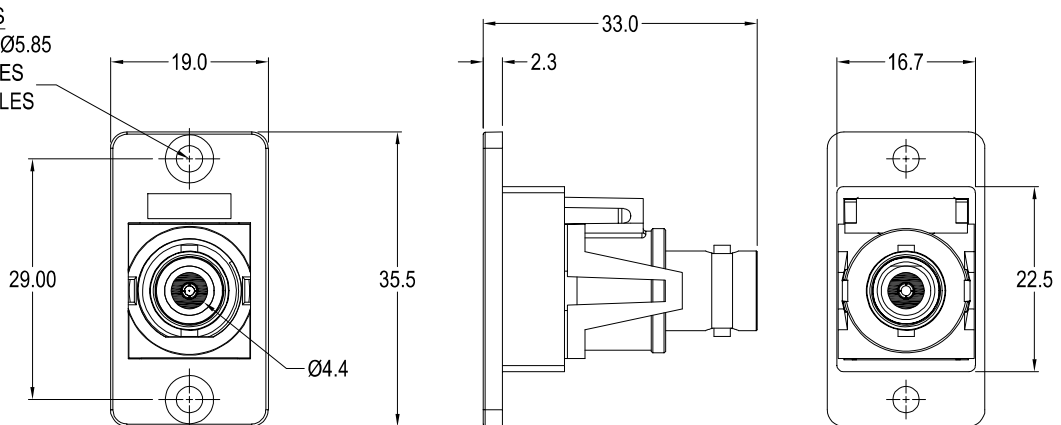

CLIFF

SLIM BNC 50 Ohm FRONT MOUNTING FEEDTHROUGH CONNECTOR

3x HOLE VARIANTS
 Ø3.2mm CSK 90° x Ø5.85
 'X' PLAIN Ø2.5 HOLES
 'X1' PLAIN Ø3.2 HOLES

VARIANTS

Part No.

- CP30637** SLIM BNC 50Ω Black plastic frame, CSK holes
- CP30637X** SLIM BNC 50Ω Black plastic frame, Ø2.5 PLAIN holes
- CP30637X1** SLIM BNC 50Ω Black plastic frame, Ø3.2 PLAIN holes

Feedthrough Features

- Fits standard rectangular cutout.
- Various hole mounting options.
- No soldering or punch termination. Use standard cable for each connector style.
- Low rear profile.

Material:

1. SLIM Frame: Polyamide UL94 V2
2. BNC Frame: ABS UL94 V2
3. BNC Body: Brass - Nickel Plated
4. BNC Centre: Brass - Copper Plated
5. BNC Insulator: PP UL94 V2