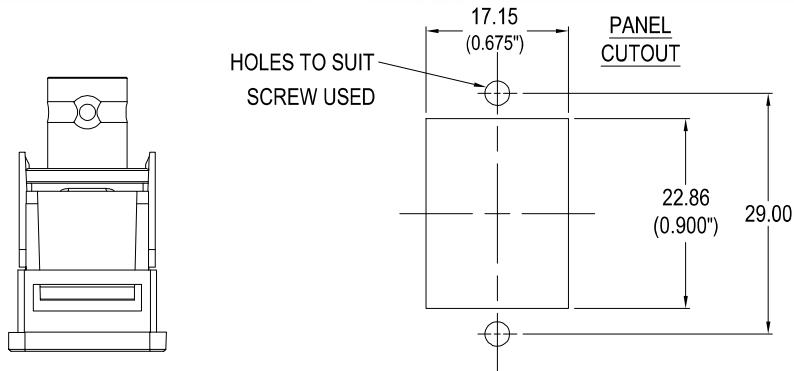

CLIFF

SLIM BNC 50 Ohm FRONT MOUNTING FEEDTHROUGH CONNECTOR

3x HOLE VARIANTS
 Ø3.2mm CSK 90° x Ø5.85
 'X' PLAIN Ø2.5 HOLES
 'X1' PLAIN Ø3.2 HOLES

VARIANTS

Part No.

- CP30637** SLIM BNC 50Ω Black plastic frame, CSK holes
- CP30637X** SLIM BNC 50Ω Black plastic frame, Ø2.5 PLAIN holes
- CP30637X1** SLIM BNC 50Ω Black plastic frame, Ø3.2 PLAIN holes

Feedthrough Features

- Fits standard rectangular cutout.
- Various hole mounting options.
- No soldering or punch termination. Use standard cable for each connector style.
- Low rear profile.

Material:

1. SLIM Frame: Polyamide UL94 V2
2. BNC Frame: ABS UL94 V2
3. BNC Body: Brass - Nickel Plated
4. BNC Centre: Brass - Copper Plated
5. BNC Insulator: PP UL94 V2