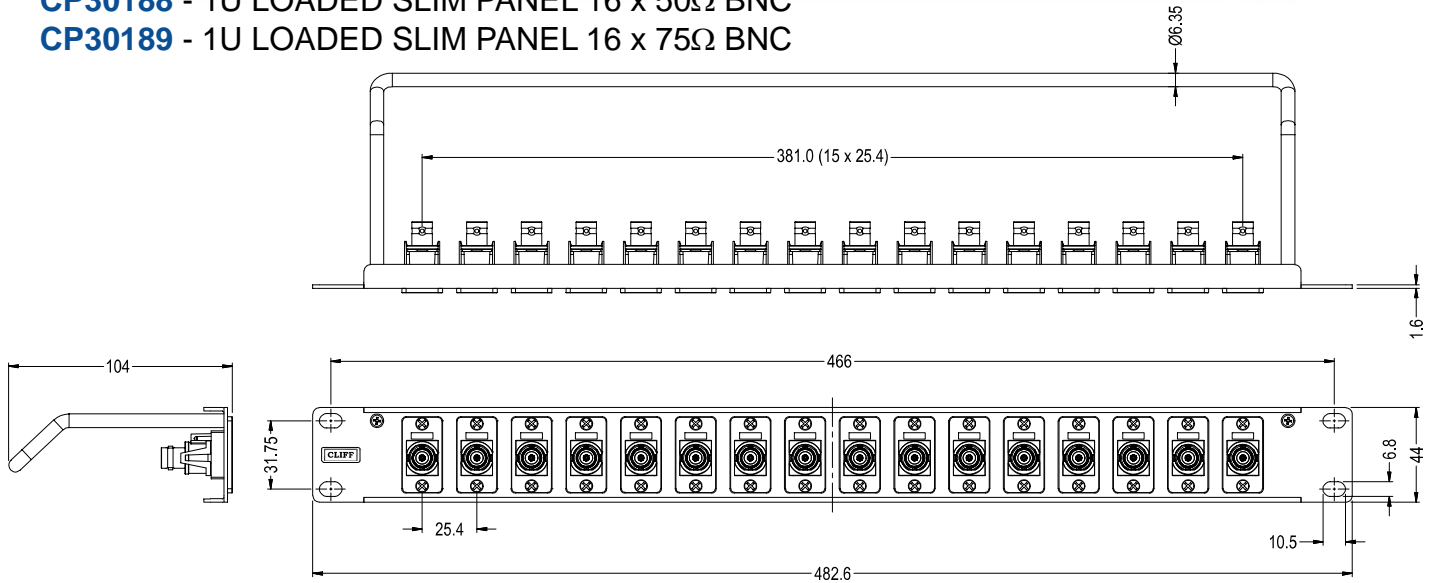

## BNC LOADED 1U SLIM PANELS

16 or 20 connectors per panel with cable bar  
Panel material: Steel, black powder coat finish.

**CP30188** - 1U LOADED SLIM PANEL 16 x 50Ω BNC

**CP30189** - 1U LOADED SLIM PANEL 16 x 75Ω BNC

**CP30190** - 1U LOADED SLIM PANEL 20 x 50Ω BNC

**CP30191** - 1U LOADED SLIM PANEL 20 x 75Ω BNC